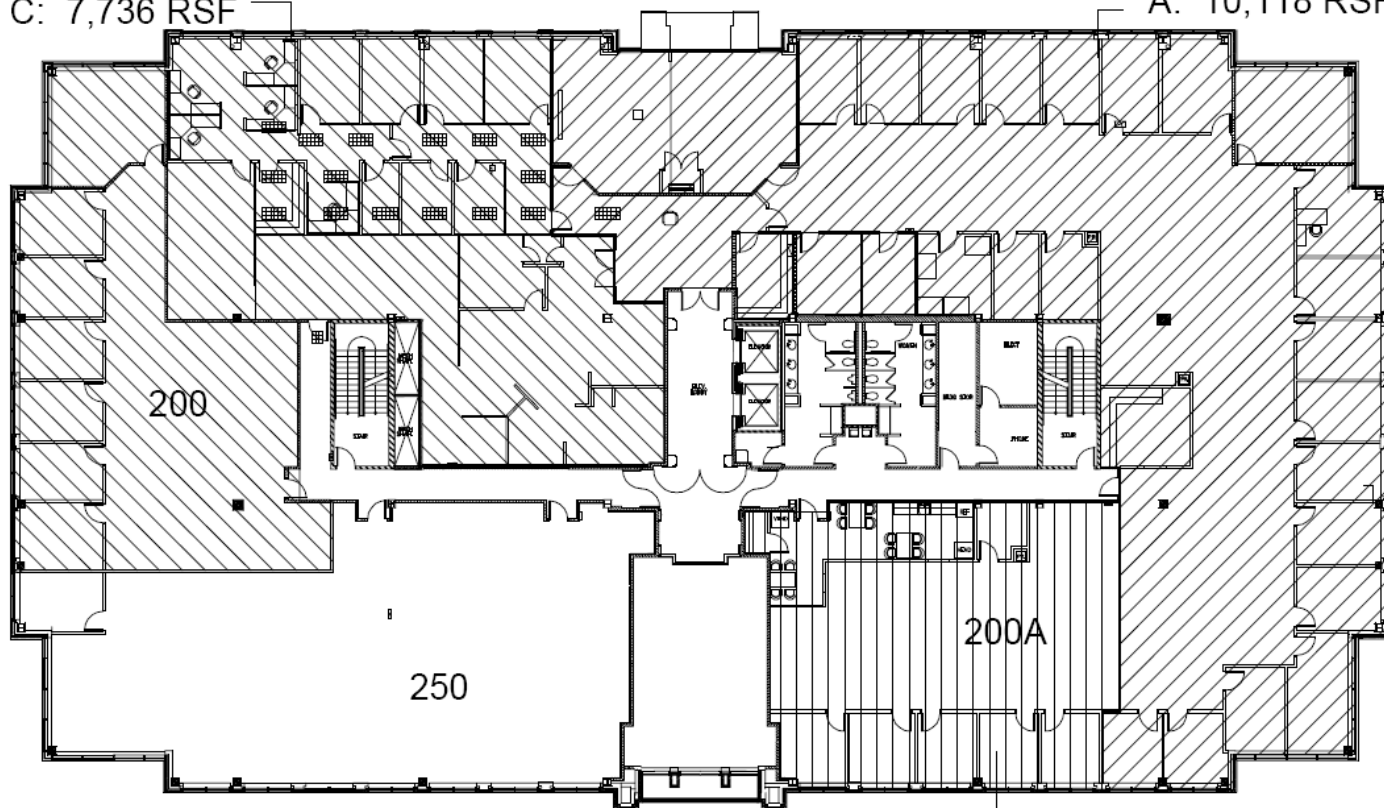

C: 7,736 RSF

A: 10,118 RSF

ENTIRE 2ND FLR--25,220 RSF

SCALE: N.T.S.

B: 2,854 RSF